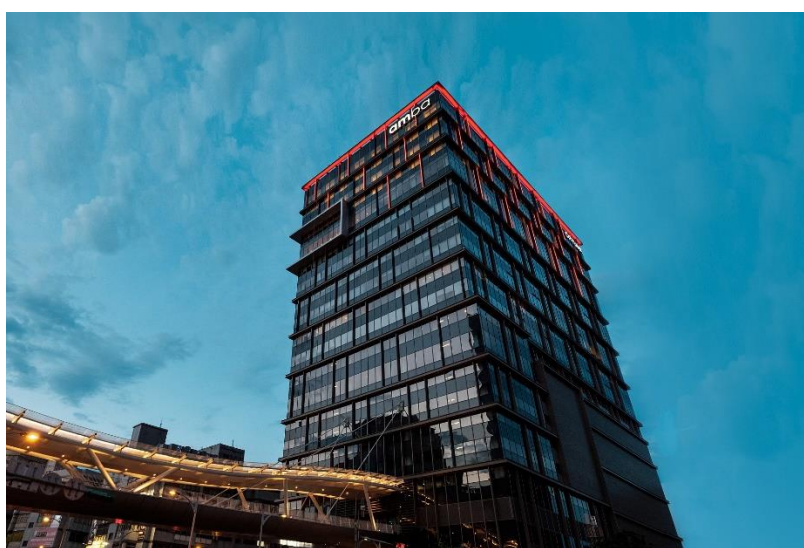

### **amba Taipei Songshan Unveils a Design-led Urban Oasis Overlooking the Taipei 101 Tower in Eastern Taipei**

July 1, 2016, Taipei – **amba** Taipei Songshan is proudly unveiled today, July 1, 2016, in eastern Taipei, just five minutes' drive from the iconic Taipei 101 tower. It is the third hotel for Taiwan's homegrown new-generation hotel brand, following **amba** Taipei Ximending (opened 2012) and **amba** Taipei Zhongshan (opened 2015).

"We are very excited to bring Taiwan's homegrown fun **amba** experience to eastern Taipei. **amba** Taipei Songshan marks an exciting evolution for our brand. We've enhanced the guest experience with a chic urban vibe and additional comforts, while keeping **amba**'s quirky, playful style and focus on 'Connectivity, Conservation and Creativity'. Our aim is to introduce guests to explore authentic cultural experiences in fascinating Songshan neighborhood, by creating exclusive guided walking tours," says Hubert Lee, President of Ambassador Hotels & Restaurants.

#### **Dazzling Design and Unbeatable Views**

Making a dazzling design statement, **amba** Taipei Songshan welcomes savvy globetrotters into a vibrant urban oasis that blends modernity with authentic Taiwanese flavor. Crowning the top five floors of a new 21-story tower, **amba** Taipei Songshan's distinctive façade mixes glass, brick and wood cladding with eye-catching pop-out sections. By night, color-changing lighting marks out Taiwan's hottest new hotel landmark.

Panoramic views of the Taipei 101 and the beautiful Keelung River are a spectacular feature throughout the new **amba** Taipei Songshan. Guests pass through a dramatic bamboo installation at the ground-floor entrance before being whisked up to the **amba** Lobby on Level 17, where a jaw-dropping welcome awaits. Stepping into the soaring space, travelers are greeted by dramatic vistas of Taipei and the mountains